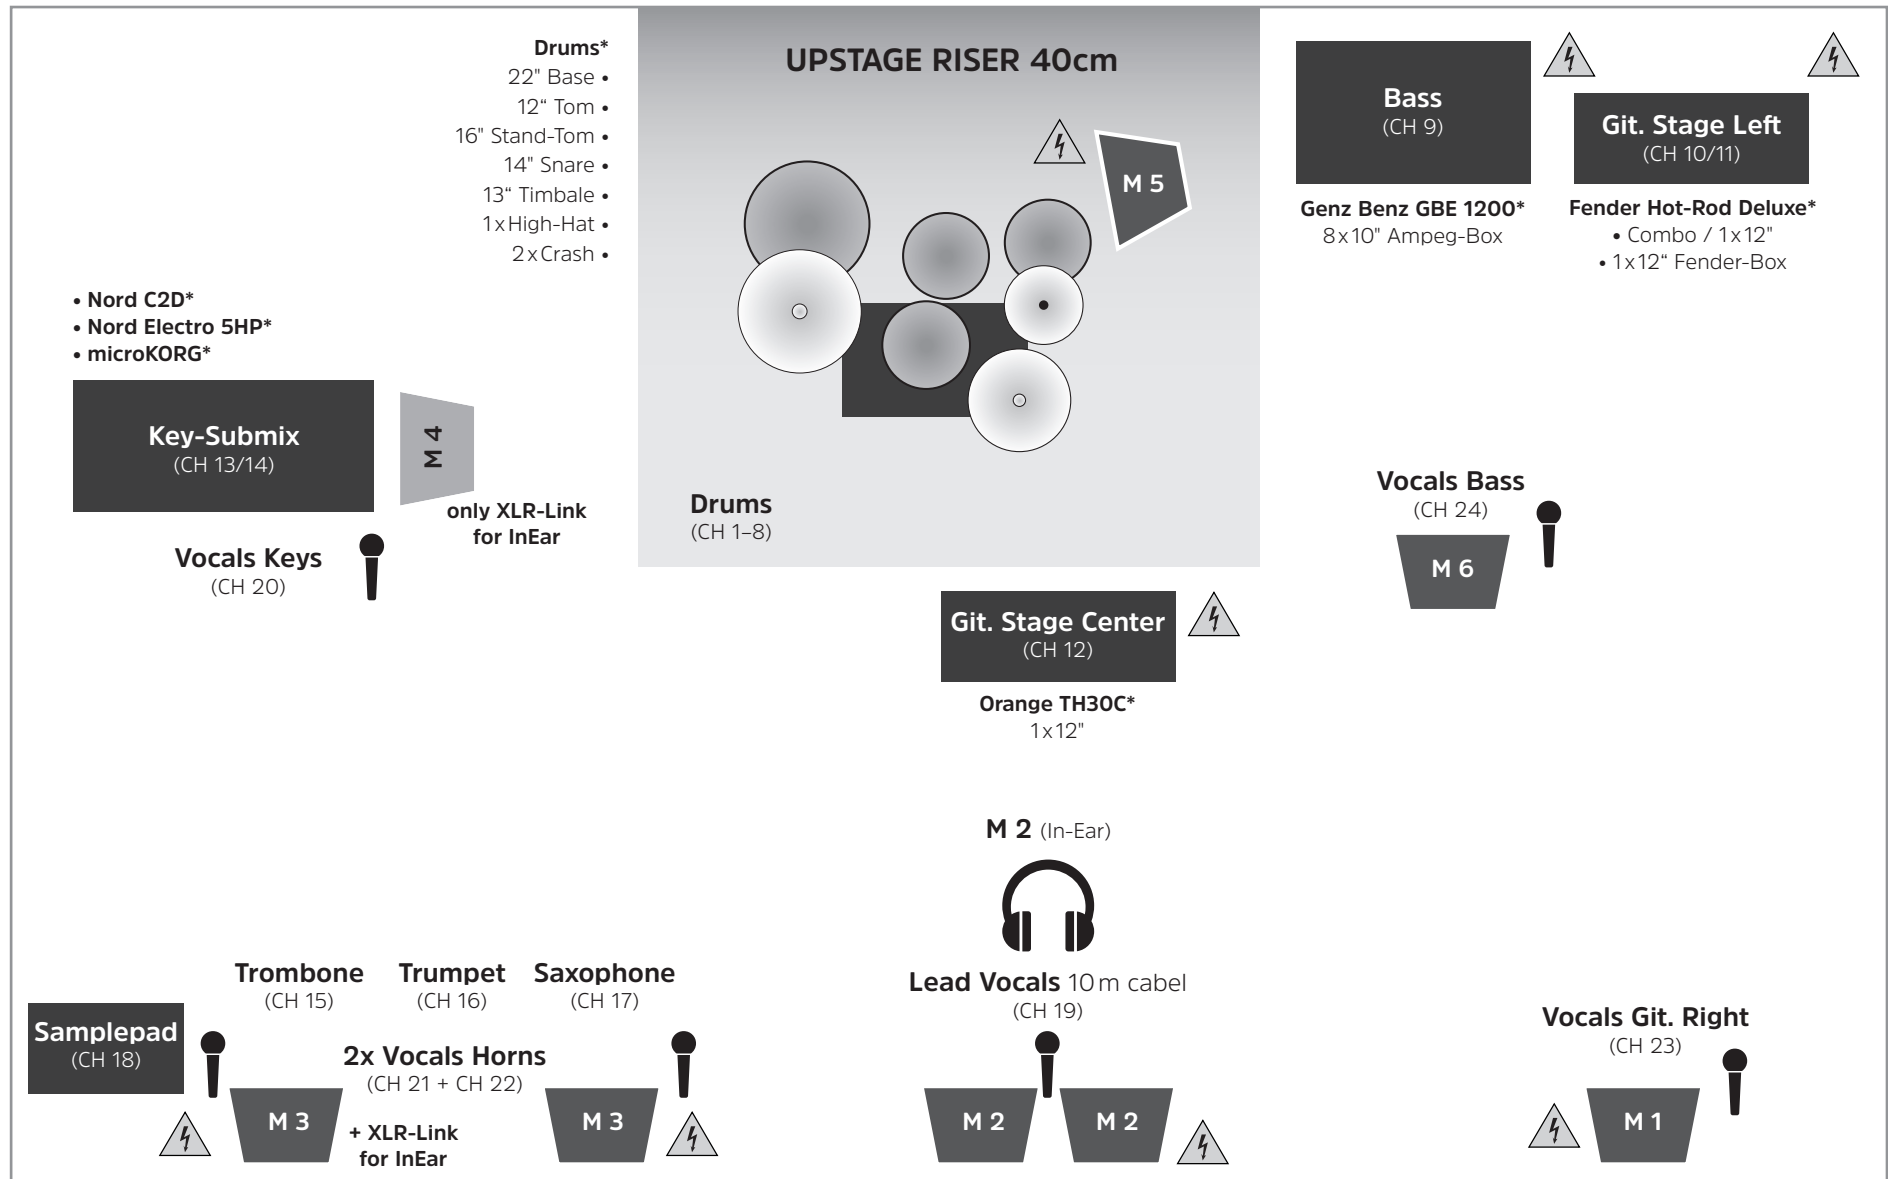

STAGERIDER

Tequila & the Sunrise Gang

Fragen an/questions to:
(+49) (0) 177-88 09 55 6 – rene@tatsg.de

*Marked equipment will be brought by the band –
it doesn't need to be provided by the promoter.

= 230 V backline power

TECHNICAL RIDER

Tequila & the Sunrise Gang

PA FOH Input:

Channel	Instrument	MIC. / D.I.
1	bassdrum / kick	Beta 52A
2	snare top	SM 57
3	side-snare (timbale)	SM57
4	hi-hat	cond.
5	tom 1	e604 / 904
6	tom 2	e604 / 904
7	OH right	cond.
8	OH left	cond.
9	bass	line out
10	guitar stage left	e906 / SM 57
11	guitar stage left	e906 / SM 57
12	guitar stage center	e906 / SM 57
13	key-submix	line out / D.I.
14	key-submix	line out / D.I.
15	trombone	own mic (shure b98)
16	trumpet	own mic (lcm 77)
17	saxophone	own mic (AKG C 519 m)
18	sample pad	line out
19	lead vocals	own mic (SM 58)
20	vocals keys	own mic (SM 58)
21	vocals horns	SM 58
22	vocals horns	SM 58
23	vocals git. left	own mic (SM 58)
24	vocals bass	SM 58

Fragen an/questions to:

(+49) (0) 177-88 09 55 6 – rene@tatsg.de